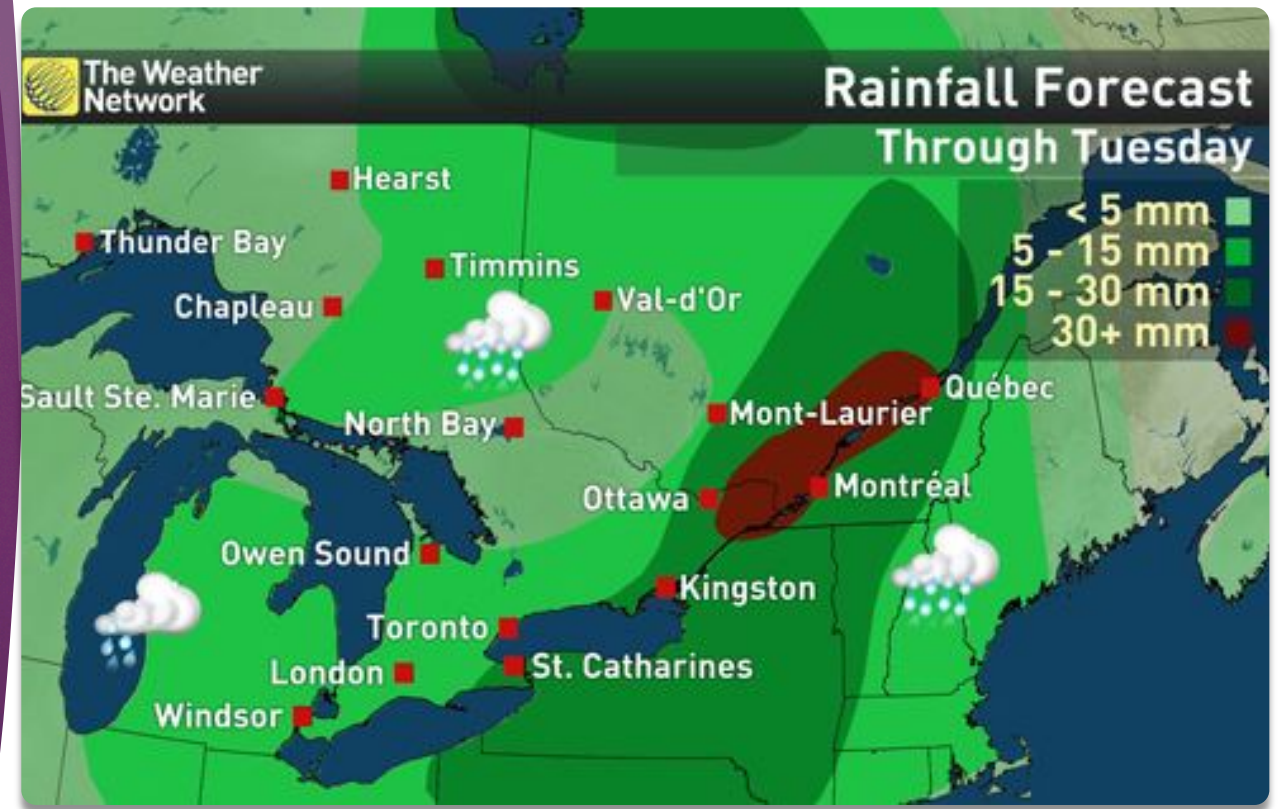

Communities affected

130 communities have ben affected